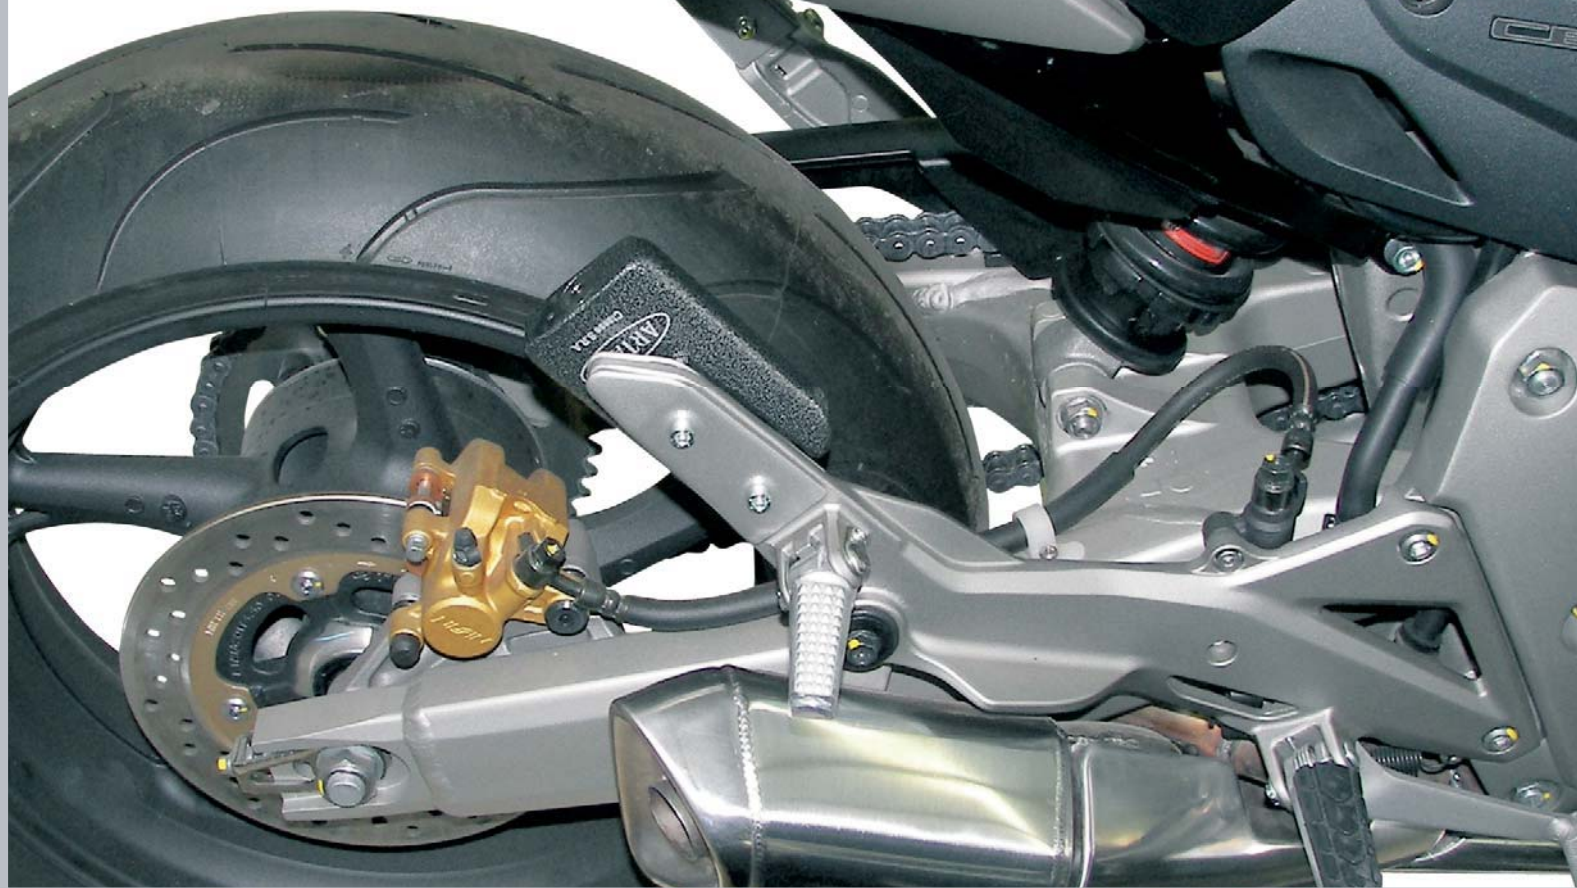

Kit KCB '07-08

HONDA CB600F / CBF600N-S

ARTAGO®

security solutions

integration

Integration kit + SILENTBLOK support

montaje / montage / assembling
HONDA CB600F / CBF600N-S '07-08

Kit KCB