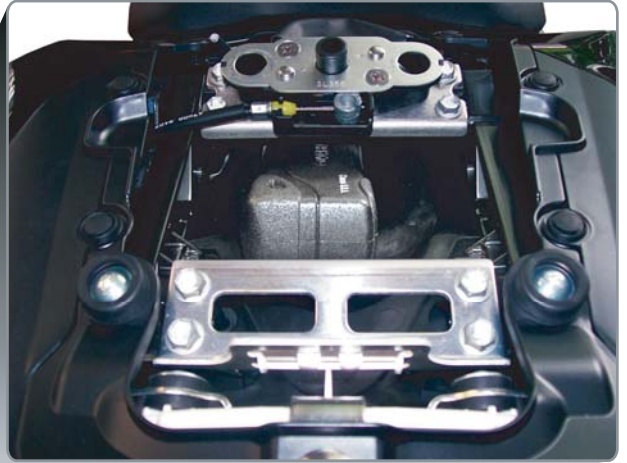

ARTAGO®

security solutions

18art

GSX-R1000 '09

18art120

U INTEGRATION

Refer.	A.	B.	
18ART120	120	85	6u.

INTEGRATED solution