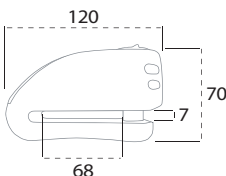

32S ✓ MAXIMUM LEVEL

ref. 32S

ø15

WATER RESIST

Refer.	Box
32S	4u.
32X	4u.

INTEGRATED solution

CLASSE
S.R.A.

HOMOLOG...