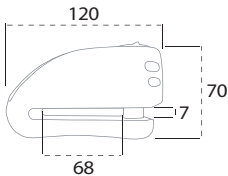

ref. 32S

IP15

WATER RESIST

Refer.	Box
32S	4u.
32X	4u.