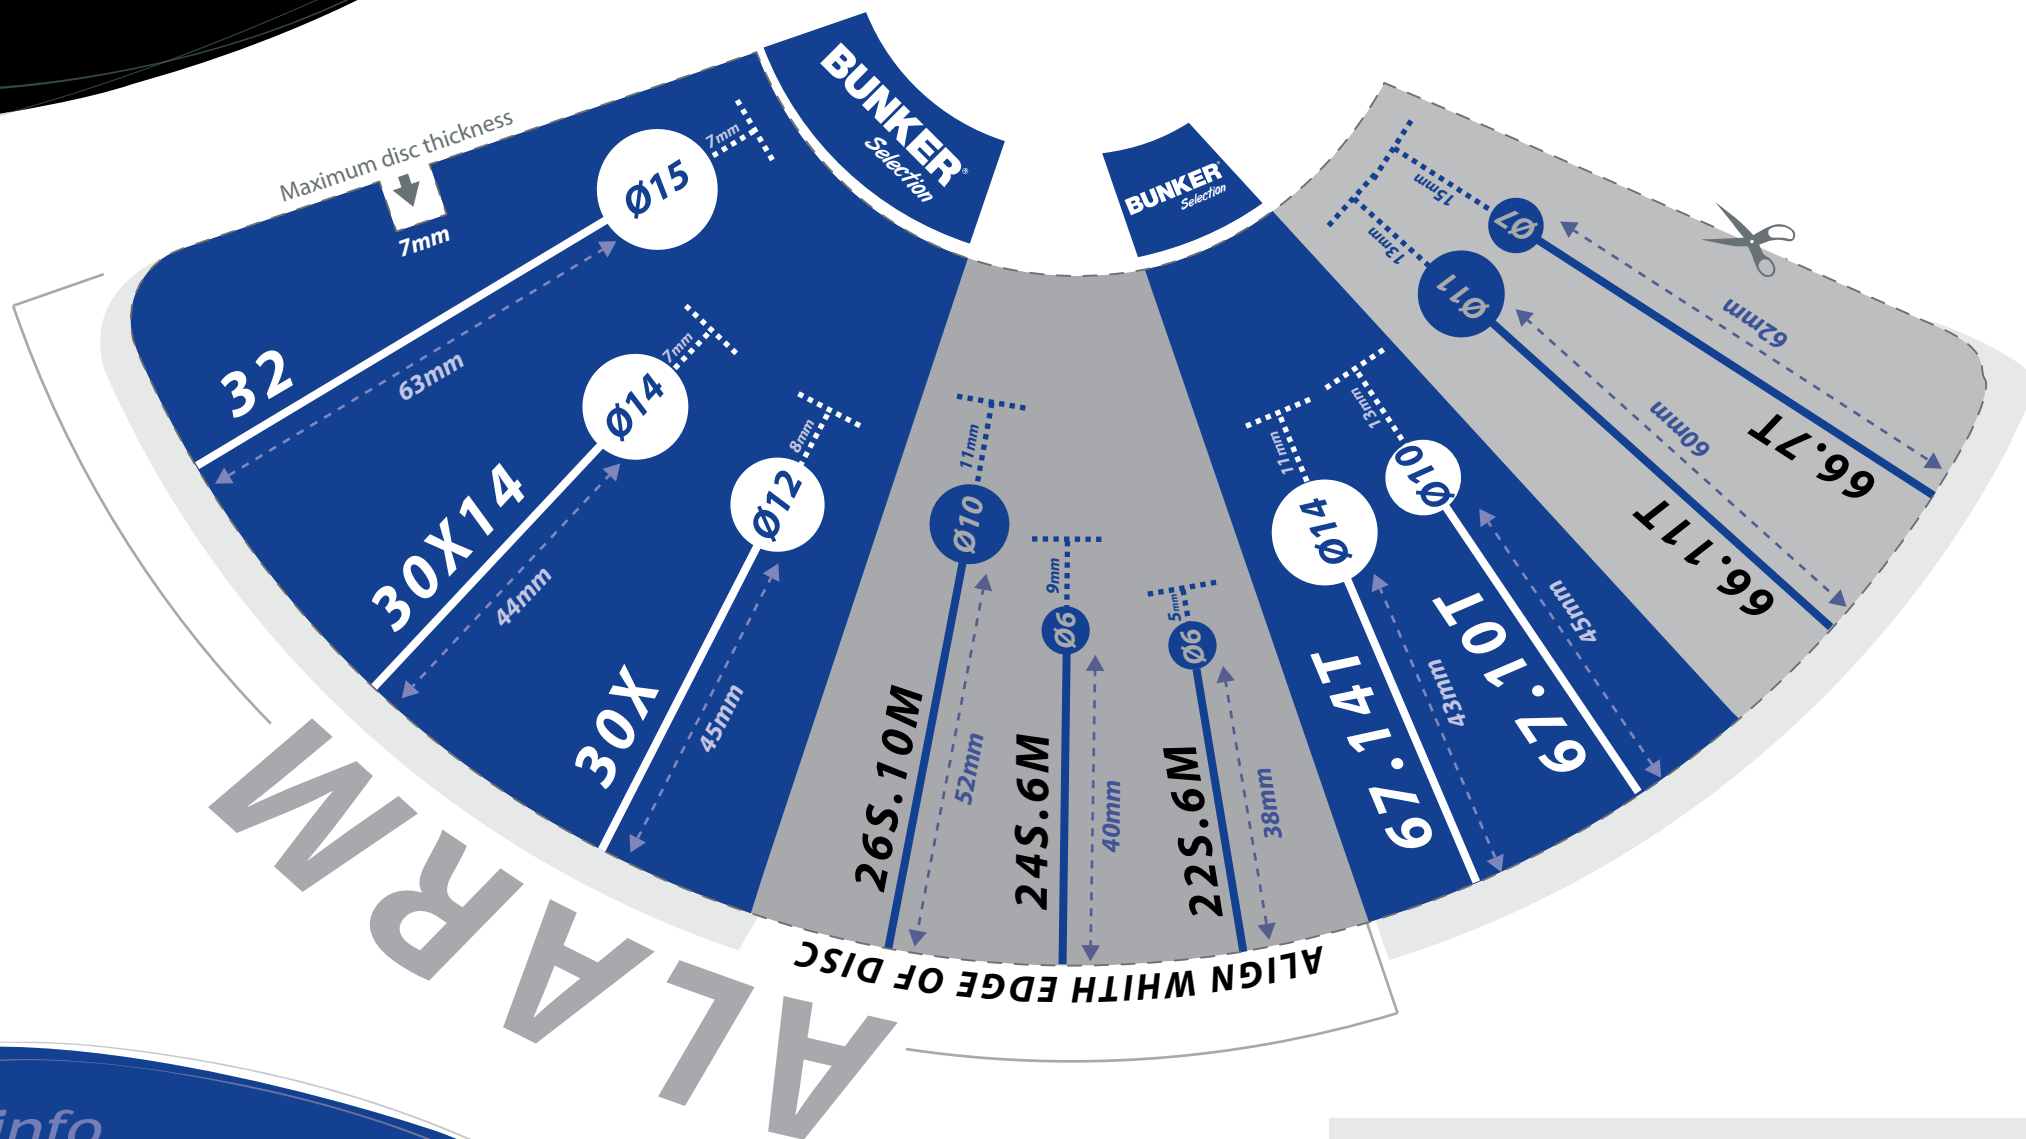

Special Security Europe

# DISCLOCKCHECKING

+ info  
[www.artago.com](http://www.artago.com)

— Inner slot/Distance axe verrouillage/Ranura interior  
 - - - - - Outer slot/Distance extérieure/Ranura exterior